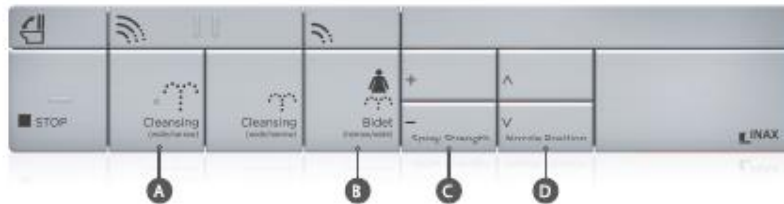

Front View

- **A** Posterior Cleansing (Normal and mild)
  With narrow and wide cleansing modes.
- **B** Feminine Cleansing
  With narrow and wide cleansing modes.
- **C** Adjustable Spray Strength
  With 6 levels.
- **D** Adjustable Nozzle Position
  With 5 levels.